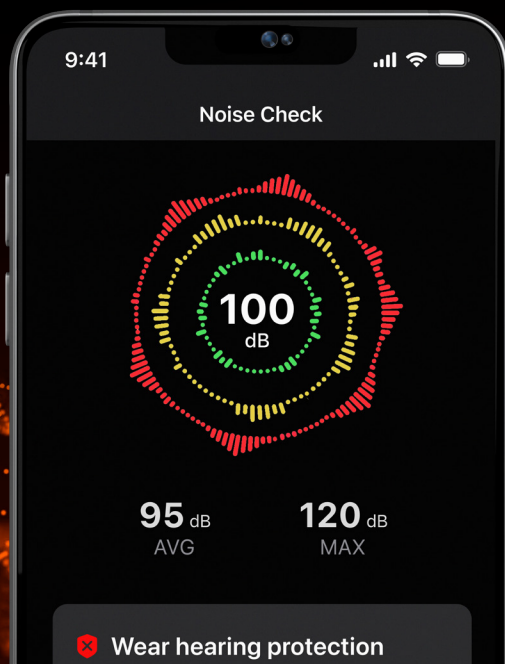

# ACTIVE HEARING PROTECTION

*ALL GAIN, NO PAIN*

Silence is golden when you're trying to sleep. Most other times, it's best to hear your surroundings.

Active hearing protection uses advanced digital technology to enhance the sounds around you so you can be present and attentive—while automatically suppressing loud noises that are dangerous to your hearing.

## How loud is too loud?

Sounds louder than **85 dB can cause permanent hearing damage**. The louder the sound, the less time it takes.

**SoundCheck Live** measures the sound of your environment in real time. Immediately find out if it's safe or harmful using just your smartphone.